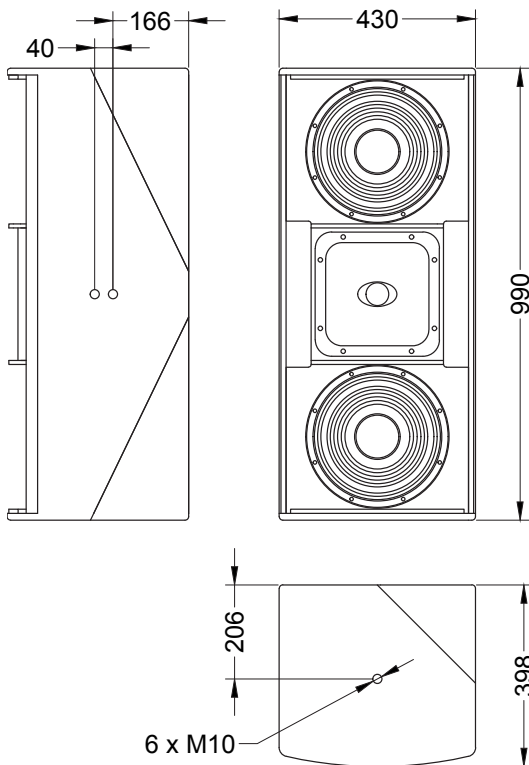

### Main features:

- 1200W nominal power
- Two 12" woofers with 4" voice coil
- 2" HF driver with 4" voice coil
- 137,5 dB Max SPL
- Pan and tilt mounting with optional hardware

Frequency Range (-10dB)	45–18000 Hz
Max SPL (peak)	137,5 dB (calculated)
Sensitivity (1W/1m)	100,5 dB
LF Transducer	2x12"
HF Transducer	2"
Nominal coverage HxV	80° x 70°
Impedance	4 Ohm
Nominal power (1)	1200 W
Program power	2400 W
Peak power	4800 W

Connectors	Barrier strip terminal
Mounting options	6xM10 wall mouning points
Dimensions (WxHxD)	430x990x398 mm
Net weight	45 kg
Shipping weight	48 kg
Enclosure materials	Plywood; MDF; wear-resistant paint
Grill	Steel protective grill
Color	Black